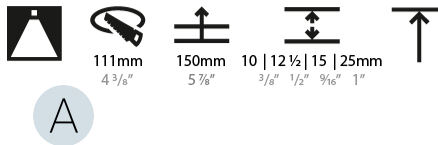

PHYSICAL

Shape: Round
Diameter (mm): 107
Diameter (in): 4 3/16
Height (mm): 130
Height (in): 5 1/8
Ceiling Thickness (mm): 10 / 12.5 / 15 / 25
Ceiling Thickness (in): 3/8 or 1/2 or 9/16 or 1
Min. Recessing Depth (mm): 150
Min. Recessing Depth (in): 5 7/8
Light Distribution: Downlight
Weight (kg): 0.646
Weight (lbs): 1.42
Fixture Finish: SSR / BKV / CWI / CRY / HAB / UFT / ITA / RUA / FTG / MYG / LOD / PUS / FRO / FUP / KIA / POP / BLS / SPG / MEY / GOH / GUM / CHC / COM / ABZ / JAG / OBR / MOS / ROR
Fixture Material: Aluminum Die Cast
Cut-out Measurements: Ø 111mm / 4 3/8"
Upon Request: Unique Ceiling Thickness

ELECTRICAL

Lamp Type: LED (Zhaga Standard)
Input Wattage (W): 15
Total Output Wattage (W): 14.7
Dimming: Dali Dimming
Driver Included: No
Driver Location: Recessed Housing
Driver Type: Constant Current - 120Vac
Driver Class: Class 2
Housing: See components
Input Voltage (V): 120
Constant Current (MA): 350

LED

Number of LEDs: 1
Color Temperature (°K): Warm Dim
Max. Delivered Lumen (lm): 766
Nominal Lumen (lm): 1140
CRI: >90 CRI
Lamp Life (hrs): 50000
Upon Request: RGB-W Tunable White Special Color Temperature Special LED

OPTICAL

Reflector°: 18 / 42 / 60
Optic°: Lens Pack - No Lens / Linear Spread Lens / Honeycomb / Spread Lens
Upon Request: Special Beam Angles

RATINGS AND CERTIFICATIONS